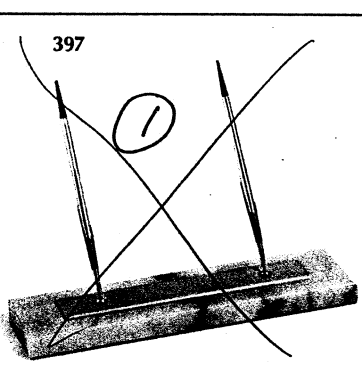

Parker Desk Sets

new ideas in desk sets for home and office

G257 Green onyx, 6 1/4" x 13 3/4". With $5 pen and ball pen, nameplate..... $90.00
With 006A clock add..... $25.00

C289

3DH Walnut and slate, 3 x 12". High-intensity lamp with telescoping swivel arm. $5 pen and ball pen $75.00

J257 Jet crystal, 6 1/4 x 13 3/4". With $5 pen and ball pen, nameplate. $70.00

M257 Mexican onyx, 6 1/4 x 13 3/4". With $5 pen and ball pen, nameplate. $65.00

G247 Green onyx, 4 3/4 x 10 3/4". With $5 pen and ball pen, nameplate.....$65.00

396 Slate, 3 x 12". With solid sterling silver 75 Classic ball pen and pencil, engraving area. $60.00

G237 Green onyx, 4 x 8". With $5 pen and ball pen, nameplate $55.00

J247 Jet crystal, 4 3/4 x 10 3/4". With $5 pen and ball pen, nameplate $50.00

397 Mexican onyx, 3 x 12". With 22K gold electroplated 75 Classic ball pen and pencil, engraving area. ...$50.00

C289 Cork laminate, 3 x 12". With 22K gold electroplated 75 Classic ball pen and pencil. $47.50

M247 Mexican onyx, 4 3/4 x 10 3/4". With $5 pen and ball pen, nameplate $47.50

J237 Jet crystal, 4 x 8". With $5 pen and ball pen, nameplate. $45.00

W289 Gunstock walnut, 3 x 12". With 22K gold electroplated 75 Classic ball pen and pencil, nameplate. $42.50